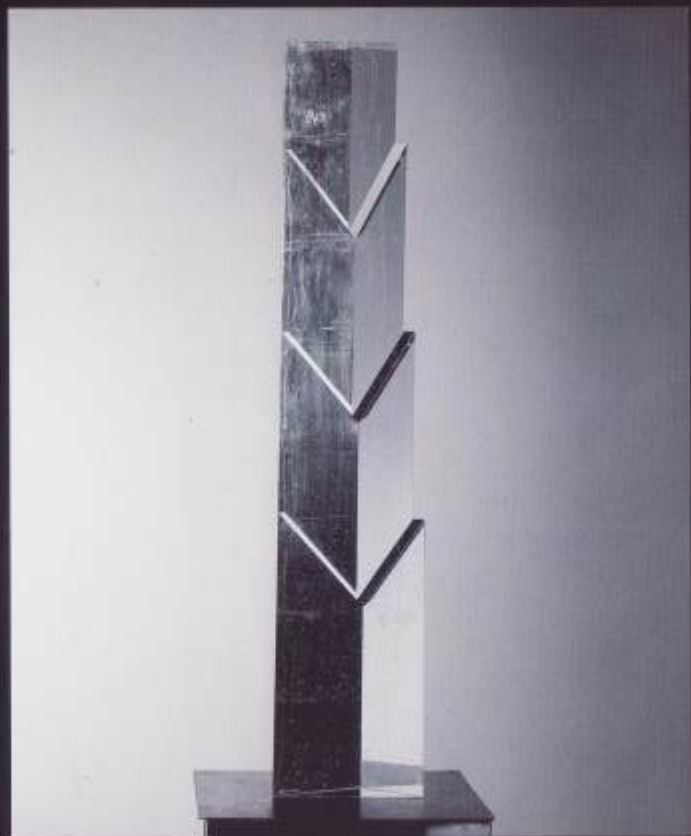

Plate 7.
Sphere in a Cube, 1970 – 2002, colorless glass melted in molds
50 x 50 x 50 cm, The Gerard L. Cafesjian Collection

Plate 8.
Cylinder in a Sphere, 1980 – 2002, colorless glass melted in a mold
Diameter: 60 cm, The Gerard L. Cafesjian Collection

Plate 10.
Cube in a Sphere, 1999, colorless glass melted in a mold
60 x 60 x 60 cm, The Gerard L. Cafesjian Collection

Plate 9.
Cube in a Cube, 1983, colorless glass melted in a mold
30 x 30 cm, The Gerard L. Cafesjian Collection